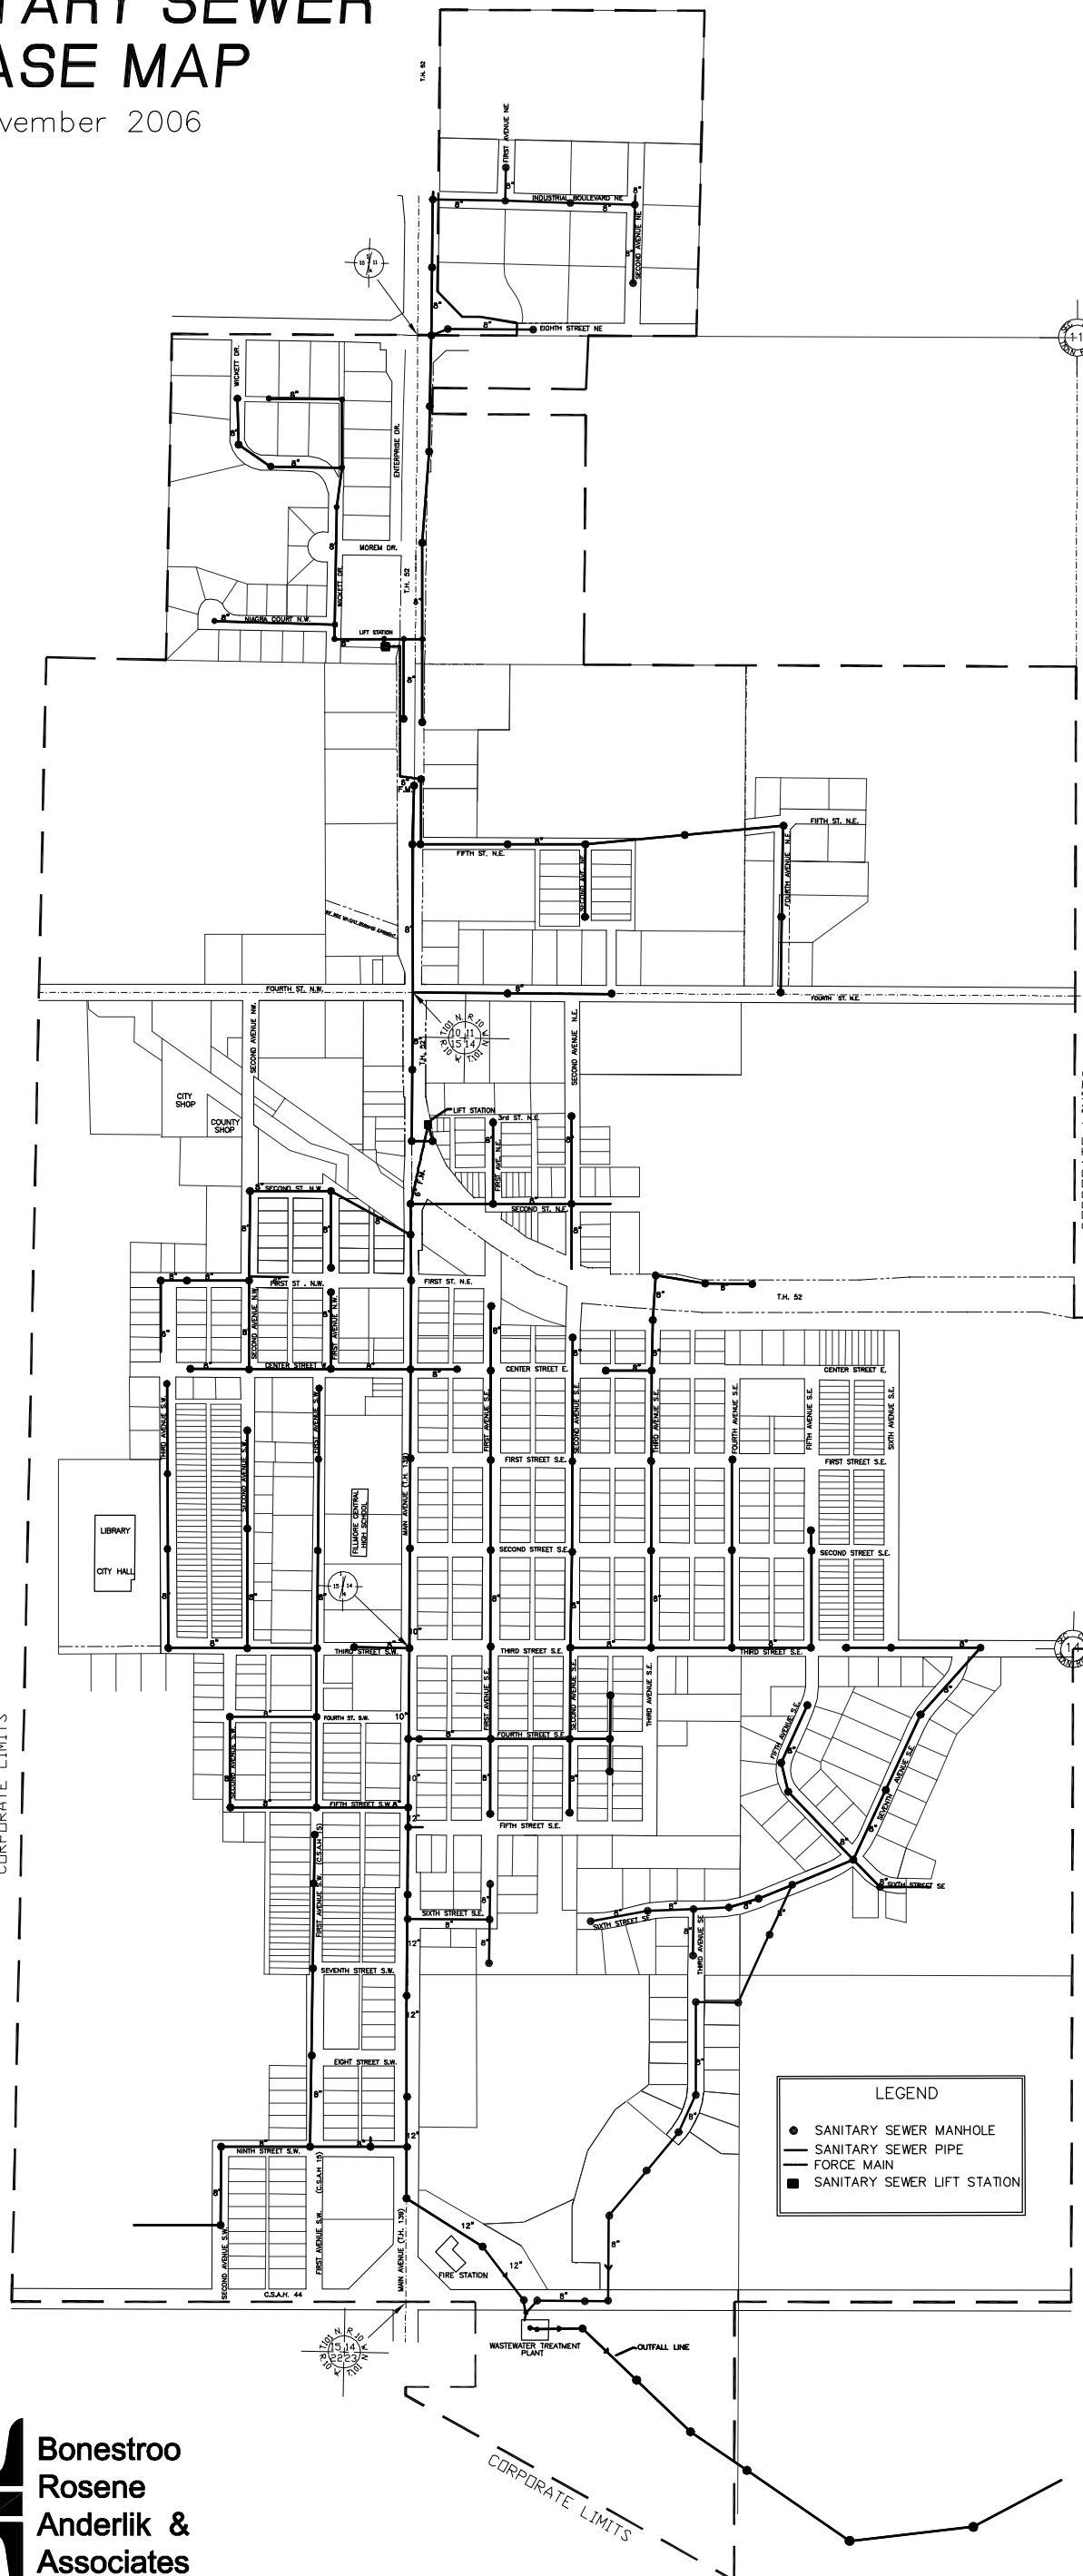

CITY OF HARMONY SANITARY SEWER BASE MAP

November 2006

LEGEND

- SANITARY SEWER MANHOLE
- SANITARY SEWER PIPE
- FORCE MAIN
- SANITARY SEWER LIFT STATION